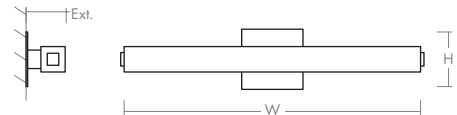

ADELPHI Vanity

120v: **2-5170-xxx**

oxygen

FIXTURE TYPE _____ LOCATION _____

PROJECT _____ DATE _____

-24 Satin Nickel

LIGHT SOURCE	1 x 14W fluorescent, T5 Linear Fluorescent (mini bi-pin) (Lamp not included)
RATED LIFE	See lamp manufacturer specification
LUMEN OUTPUT	Delivered: 729 lm
INPUT VOLTAGE	120V - 277V
BALLAST	Electronic, HPF, Programmed Start, Universal Voltage (120-277V)
CONSTRUCTION	Plated Steel and Acrylic
DIFFUSER	- Matte White Acrylic
METAL FINISH	Satin Nickel (-24)
MOUNTING	4" Octagonal J-Box
STANDARDS	UL/Damp listed, ADA compliant, Conforms to UL STD 1598, Certified CAN/CSA, STD C22.2 No 250.0

DIMENSIONS

W: 24.25"
H: 5.25"
Ext: 3.5"
M.C: 2.63 From Top of Plate

Order Example: **2-5170-224**
(x- Fluorescent xxx- Sequence # xxx- Finish)