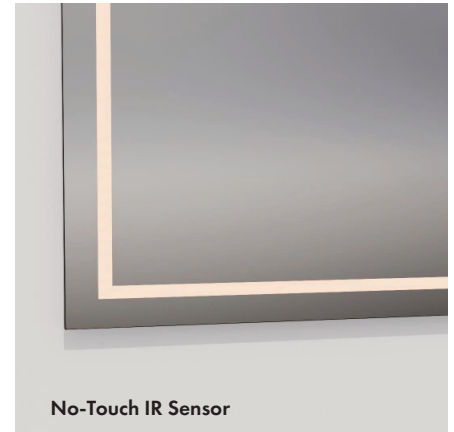

Ambient backlight on

Ambient Backlight Off

No-Touch IR Sensor

PRODUCT DESCRIPTION

Introducing the Track Lighted Mirror – a remarkable blend of Italian design and cutting-edge technology that reimagines your daily beauty rituals. The Track's exclusive GHOST Lighting technology conceals the light source when switched off, maximizing the reflective space on the mirror. An interior frame of direct light offers substantial illumination, ideal for makeup application and other beauty-related tasks requiring precision and clarity. Say farewell to foggy mirrors with our defogger and enjoy a pristine reflection, even in steamy bathroom conditions. With CCT selectability, you can toggle between different light temperatures, ensuring the perfect ambiance for your grooming needs. Dial in the ideal brightness level with dimmability. Operate the Track Lighted Mirror easily using the hands-free infrared (IR) sensor that allows you to adjust settings and turn the mirror on or off without ever touching a button. The Track Lighted Mirror isn't just a mirror; it's a testament to Italian design, innovation, and style. Elevate your self-care routine, revel in the spacious reflection, and redefine your space with Track..

FEATURES

- 360 degree direct and ambient wall lighting
- Infrared (No-touch) On/Off switch
- CRI 85+ CCT: Tunable (3000K or 4000K or 6000K)
LED rated life: 50000 hours.
- Dimmable.
- 5MM (13/64") Thick glass with safety film backing
- Integrated defogger
- Easy Installation
- Designed in Italy

SAFETY RATINGS & WARRANTY

- IP44 ETL DAMP listed, Conforms to UL STD 962, Certified CAN/CSA
- 7 Year Warranty
- See installations instructions for proper installation requirements

GHOST TECHNOLOGY

- **GHOST** Lighting technology conceals the light source when switched off, maximizing the reflective space on the mirror.