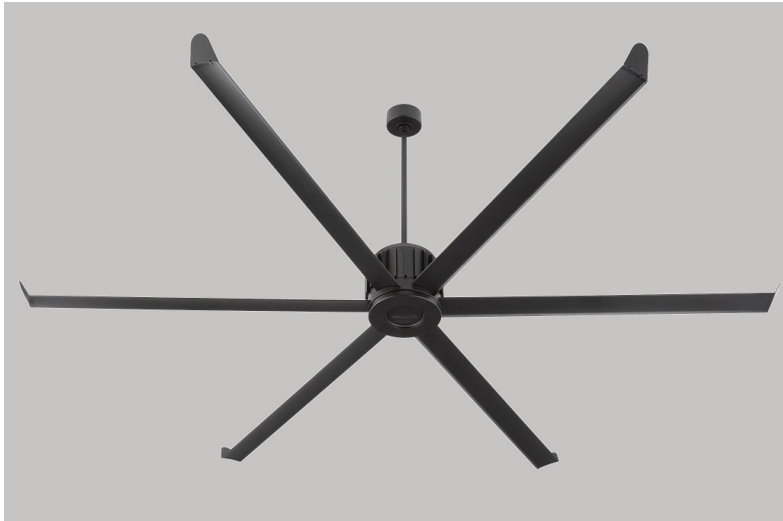

Enorme 100" Ceiling Fan

3-130-15

oxygen

FIXTURE TYPE _____ LOCATION _____
 PROJECT _____ DATE _____

-15

-23

-23 w/ Lightkit

SPECIFICATIONS 6 Blades / 100" Blade Sweep / 11.5° Blade-Pitch
 10" downrod
 6 Speeds - Reversible;
 0.45A on high / 0.09A on low
 54W on high / 4W on low
 93 rpm on high / 20 rpm on low
 Wall control (Included)
Optional support to Ceiling (Cables and hardware Included)

INPUT VOLTAGE 120V

ENERGY SPECIFICATIONS Airflow: 20563 CFM
 Electric Energy Consumption: 54 W (Excludes Lights)
 Airflow efficiency: 387 CFM/W
 Note: Measured at high speed

FINISHES Black, (-15), Classic Nickel (-23)

STANDARDS **UL WET LISTED**

OPTIONAL LIGHT INFORMATION

LIGHT KIT NUMBER 3-9-129-xx
 LED Light kit 40W, 5CCT - 2700/3000/4000/5000/6500k,
 90CRI
 Dimmable LED

LUMEN OUTPUT TBD

FINISHES BOTH LIGHT KITS: -23 CN, -15 BK
 Polycarbonate Diffuser

DIMENSIONS
Blade Sweep: 100"
H: 21.94"
Ht Ceiling to blades: 17.5"