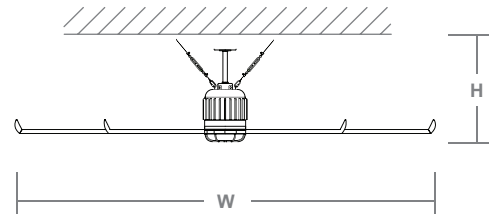

Enorme 100" Ceiling Fan

3-130-15

oxygen

FIXTURE TYPE _____ LOCATION _____
 PROJECT _____ DATE _____

-15

-23

-23 w/ Lightkit

SPECIFICATIONS 6 Blades / 100" Blade Sweep / 11.5° Blade-Pitch
 10" downrod
 6 Speeds - Reversible;
 0.45A on high / 0.09A on low
 54W on high / 4W on low
 93 rpm on high / 20 rpm on low
 Wall control (Included)
Optional support to Ceiling (Cables and hardware Included)

INPUT VOLTAGE 120V

ENERGY SPECIFICATIONS Airflow: 20563 CFM
 Electric Energy Consumption: 54 W (Excludes Lights)
 Airflow efficiency: 387 CFM/W
 Note: Measured at high speed

FINISHES Black, (-15), Classic Nickel (-23)

DIMENSIONS
Blade Sweep: 100"
H: 21.94"
Ht Ceiling to blades: 17.5"