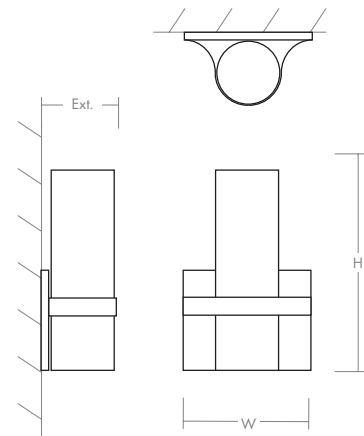

OLIO Wall Sconce
3-539-xx

oxygen

FIXTURE TYPE _____

LOCATION _____

PROJECT _____

DATE _____

-22 Oiled Bronze

-24 Satin Nickel

LIGHT SOURCE	2 x 10.1W LED, 3000K, CRI 90
LUMINAIRE POWER	24.0W at 120V
RATED LIFE	60000 hr RL
OPTIONAL COLOR TEMPERATURES	2700K, 3500K, 4000K
LUMEN OUTPUT	Delivered: 632 lm (LM-79)
INPUT VOLTAGE	120V to 277V AC, 50/60 Hz
DRIVER OUTPUT	700mA, 29.4W max power
DIMMING	TRIAC and ELV dimming at 120V AC; 0-10V dimming, 100% to 1% current output
CONSTRUCTION	Plated Steel and Glass
DIFFUSER	- White Opal Glass
FINISHES	Oiled Bronze (-22), Satin Nickel (-24)
MOUNTING	4" Octagonal J-Box*, 4" Square J-Box* *Deep J-Box (Required to house driver)
STANDARDS	UL Dry/Damp listed, ADA Compliant, Conforms to UL STD 1598, Certified CAN/CSA STD C22.2 No 250.0.

DIMENSIONS

W:	7.00"
H:	11.00"
Ext:	4.00"
M.C:	8.25" From top of fixture

Order example for standard fixture:
3-539-24 (x- Voltage - xxx-Sequence # - xx-Finish)
 3: 120V to 277V

Order example for optional color temperatures: **3-539-2724**
 27: 2700K, 35: 3500K, 40: 4000K