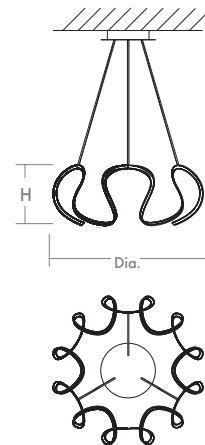

**CIRRO Pendant**  
**3-60-xx**

oxygen

FIXTURE TYPE \_\_\_\_\_ LOCATION \_\_\_\_\_  
PROJECT \_\_\_\_\_ DATE \_\_\_\_\_

-6 White

-15 Black

-30 Silver Graphite

<b>LIGHT SOURCE</b>	LED Array, 3000K, CRI 90
<b>LUMINAIRE POWER</b>	39.2W at 120V
<b>RATED LIFE</b>	50000 hr RL
<b>OPTIONAL COLOR TEMPERATURES</b>	3000K Only
<b>LUMEN OUTPUT</b>	Delivered: 2936 lm (LM-79)
<b>INPUT VOLTAGE</b>	120V AC, 50/60Hz
<b>DRIVER OUTPUT</b>	1200mA, 35.7W
<b>DIMMING</b>	TRIAC Dimming
<b>CONSTRUCTION</b>	Cold Rolled Steel Canopy, Formed Aluminum Housing
<b>DIFFUSER</b>	- Flexible Matte White Silicone
<b>FINISHES</b>	White (-6), Black (-15), Silver Graphite (-30)
<b>MOUNTING</b>	4" Octagonal J-Box
<b>STANDARDS</b>	ETL Dry listed, Conforms to UL STD 1598, Certified CAN/CSA STD C22.2 No 250.0.

**DIMENSIONS**

**Dia. Fixture: 22.00"**  
**H. Fixture: 7.75"**  
**\* Hanging height adjustable with 8ft. cables**

Order example for standard fixture:  
**3-60-15** (x- Voltage - xxx-Sequence # - xx-Finish)  
3: 120V Only