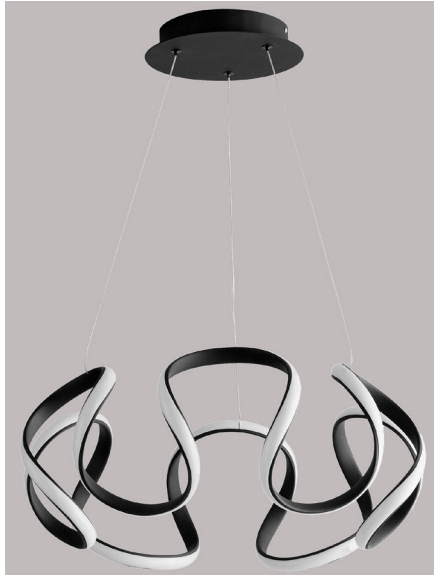

**CIRRO Pendant**  
**3-60-xx**

oxygen

FIXTURE TYPE \_\_\_\_\_ LOCATION \_\_\_\_\_  
PROJECT \_\_\_\_\_ DATE \_\_\_\_\_

-6 White

-15 Black

-30 Silver Graphite

<b>LIGHT SOURCE</b>	LED Array, 3000K, CRI 90
<b>LUMINAIRE POWER</b>	39.2W at 120V
<b>RATED LIFE</b>	50000 hr RL
<b>OPTIONAL COLOR TEMPERATURES</b>	3000K Only
<b>LUMEN OUTPUT</b>	Delivered: 2936 lm (LM-79)
<b>INPUT VOLTAGE</b>	120V AC, 50/60Hz
<b>DRIVER OUTPUT</b>	1200mA, 35.7W
<b>DIMMING</b>	TRIAC Dimming
<b>CONSTRUCTION</b>	Cold Rolled Steel Canopy, Formed Aluminum Housing
<b>DIFFUSER</b>	- Flexible Matte White Silicone
<b>FINISHES</b>	White (-6), Black (-15), Silver Graphite (-30)
<b>MOUNTING</b>	4" Octagonal J-Box
<b>STANDARDS</b>	ETL Dry listed, Conforms to UL STD 1598, Certified CAN/CSA STD C22.2 No 250.0.

**DIMENSIONS**

**Dia. Fixture: 22.00"**  
**H. Fixture: 7.75"**  
**\* Hanging height adjustable with 8ft. cables**

Order example for standard fixture:  
**3-60-15** (x- Voltage - xxx-Sequence # - xx-Finish)  
3: 120V Only