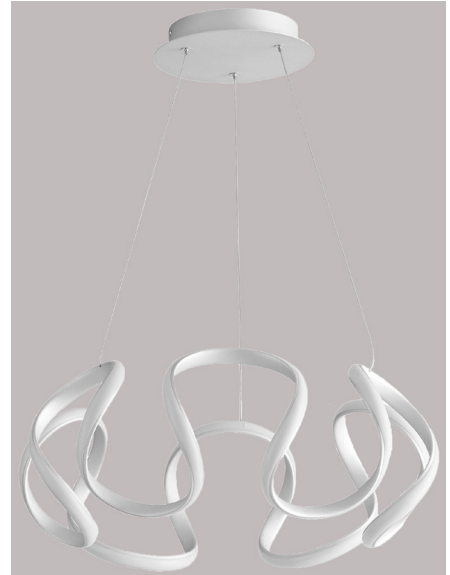

**CIRRO Pendant**  
**3-60-xx**

oxygen

FIXTURE TYPE \_\_\_\_\_ LOCATION \_\_\_\_\_  
PROJECT \_\_\_\_\_ DATE \_\_\_\_\_

-6 White

-15 Black

-30 Silver Graphite

<b>LIGHT SOURCE</b>	LED Array, 3000K, CRI 90
<b>LUMINAIRE POWER</b>	39.2W at 120V
<b>RATED LIFE</b>	50000 hr RL
<b>OPTIONAL COLOR TEMPERATURES</b>	3000K Only
<b>LUMEN OUTPUT</b>	Delivered: 2936 lm (LM-79)
<b>INPUT VOLTAGE</b>	120V AC, 50/60Hz
<b>DRIVER OUTPUT</b>	1200mA, 35.7W
<b>DIMMING</b>	TRIAC Dimming
<b>CONSTRUCTION</b>	Cold Rolled Steel Canopy, Formed Aluminum Housing
<b>DIFFUSER</b>	- Flexible Matte White Silicone
<b>FINISHES</b>	White (-6), Black (-15), Silver Graphite (-30)
<b>MOUNTING</b>	4" Octagonal J-Box
<b>STANDARDS</b>	ETL Dry listed, Conforms to UL STD 1598, Certified CAN/CSA STD C22.2 No 250.0.

**DIMENSIONS**

**Dia. Fixture: 22.00"**  
**H. Fixture: 7.75"**  
**\* Hanging height adjustable with 8ft. cables**

Order example for standard fixture:  
**3-60-15** (x- Voltage - xxx-Sequence # - xx-Finish)  
3: 120V Only