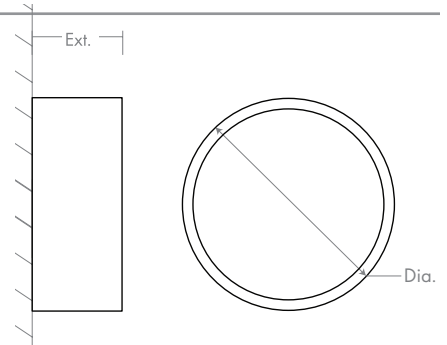

PEEPERS Wall Sconce / Ceiling Mount
3-600-xx

oxygen

FIXTURE TYPE _____

LOCATION _____

PROJECT _____

DATE _____

-22 Oiled Bronze

-24 Satin Nickel

-40 Aged Brass

LIGHT SOURCE	1 x 10.1W LED, 3000K, CRI 90
LUMINAIRE POWER	12.4W at 120V
RATED LIFE	60000 hr RL
OPTIONAL COLOR TEMPERATURES	2700K, 3500K, 4000K
LUMEN OUTPUT	Delivered: 454 lm (LM-79)
INPUT VOLTAGE	120V to 277V AC, 50/60Hz
DRIVER OUTPUT	350mA, 14.7W max power
DIMMING	TRIAC and ELV dimming at 120V AC; 0-10V dimming, 100% to 1% current output
CONSTRUCTION	Plated Steel and Acrylic
DIFFUSER	- Matte White Acrylic
FINISHES	Oiled Bronze (-22), Satin Nickel (-24), Aged Brass (-40)
MOUNTING	4" Octagonal J-Box*, 4" Square J-Box* with a single device mud ring *Deep J-Box (Required to house driver)
STANDARDS	UL Dry/Damp listed, ADA Compliant, Conforms to UL STD 1598, Certified CAN/CSA STD C22.2 No 250.0.

DIMENSIONS

Dia.: 4.75"

Ext: 2.00"

M.C.: 2.38" From top of fixture

Order example for standard fixture:

3-600-22 (x- Voltage - xxx-Sequence # - xx-Finish)

3: 120V to 277V

Order example for optional color temperatures: **3-600-2722**