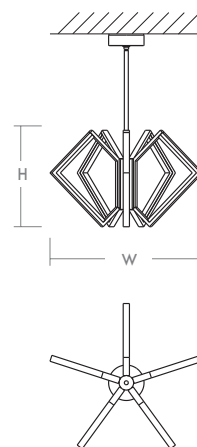

ACADIA Chandelier

3-6143-xx

oxygen

FIXTURE TYPE _____ LOCATION _____
 PROJECT _____ DATE _____

-24 Satin Nickel

-40 Aged Brass

LIGHT SOURCE	LED Array, 3000K, CRI 90
LUMINAIRE POWER	90.9W at 120V
RATED LIFE	50000 hr RL
OPTIONAL COLOR TEMPERATURES	3000K Only
LUMEN OUTPUT	Delivered: 3295 lm (LM-79)
INPUT VOLTAGE	120V AC, 50/60Hz
DRIVER OUTPUT	Driver #1: 24Vdc Constant Voltage, 1000mA max current Driver #2: 24Vdc Constant Voltage, 3.2A max current
DIMMING	TRIAC Dimming (Forward Phase, Magnetic Low Voltage)
CONSTRUCTION	Cold Rolled Steel Housing and Canopy
DIFFUSER	- Matte White Acrylic
FINISHES	Satin Nickel (-24), Aged Brass (-40)
MOUNTING	4" Octagonal J-Box
STANDARDS	ETL Damp listed, Conforms to UL STD 1598, Certified CAN/CSA STD C22.2 No 250.0.

DIMENSIONS

Dia. Canopy: 6.69"
W. Fixture: 30.00"
H. Fixture: 18.25"
 Supplied with 2-8", 2-12", and 3-16"
 stems to customize hanging height

Note: Canopy swivel allows up to a 22° slope

Order example for standard fixture:
3-6143-24 (x- Voltage - xxx-Sequence # - xx-Finish)
 3: 120V Only