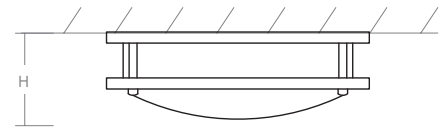

-14 Polished Chrome

-24 Satin Nickel

-40 Aged Brass

LIGHT SOURCE	1 x 10.1W LED, 3000K, CRI 90
LUMINAIRE POWER	12.3W at 120V
RATED LIFE	60000 hr RL
OPTIONAL COLOR TEMPERATURES	2700K, 3500K, 4000K
LUMEN OUTPUT	Delivered: 1010 lm (LM-79)
INPUT VOLTAGE	120V to 277V AC, 50/60Hz
DRIVER OUTPUT	350mA, 14.7W max power
DIMMING	TRIAC and ELV dimming at 120V AC; 0-10V dimming, 100% to 1% current output
CONSTRUCTION	Plated Steel and Acrylic
DIFFUSER	- Matte White Acrylic
FINISHES	Polished Chrome (-14), Oiled Bronze (-22), Satin Nickel (-24), Aged Brass (-40)
MOUNTING	4" Octagonal J-Box
STANDARDS	UL Dry/Damp listed, CEC Title 24 Compliant, Conforms to UL STD 1598, Certified CAN/CSA STD C22.2 No 250.0.

DIMENSIONS
Dia: 17.75"
H: 4.25"

Order example for standard fixture:
3-619-22 (x- Voltage - xxx-Sequence # - xx-Finish)
3: 120V to 277V

Order example for optional color temperatures: **3-619-2722**
27: 2700K, **35:** 3500K, **40:** 4000K