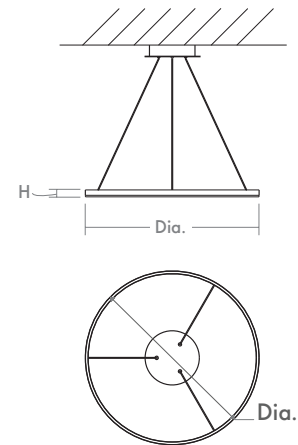

**CIRCULO Pendant**  
**3-65-xx**

oxygen

FIXTURE TYPE \_\_\_\_\_

LOCATION \_\_\_\_\_

PROJECT \_\_\_\_\_

DATE \_\_\_\_\_

-24 Satin Nickel

-15 Black

-6 White

-40 Aged Brass

<b>LIGHT SOURCE</b>	LED Array, 3000K, CRI 90
<b>LUMINAIRE POWER</b>	72.6W at 120V
<b>RATED LIFE</b>	50000 hr RL
<b>OPTIONAL COLOR TEMPERATURES</b>	3000K Only
<b>LUMEN OUTPUT</b>	Delivered: 4408 lm (LM-79)
<b>INPUT VOLTAGE</b>	120V AC, 50/60Hz
<b>DRIVER OUTPUT</b>	1800mA, 66.3W
<b>DIMMING</b>	TRIAC Dimming
<b>CONSTRUCTION</b>	Cold Rolled Steel Housing and Canopy
<b>DIFFUSER</b>	- Matte White Acrylic
<b>FINISHES</b>	White (-6), Black (-15), Satin Nickel (-24), Aged Brass (-40)
<b>MOUNTING</b>	4" Octagonal J-Box
<b>STANDARDS</b>	ETL Dry listed, Conforms to UL STD 1598, Certified CAN/CSA STD C22.2 No 250.0.

**DIMENSIONS**

**Dia. Fixture: 31.50"**

**H. Fixture: 1.25"**

**\* Hanging height adjustable with 8ft. cables**

Order example for standard fixture:  
**3-65-15** (x- Voltage - xxx-Sequence # - xx-Finish)  
**3:** 120V Only