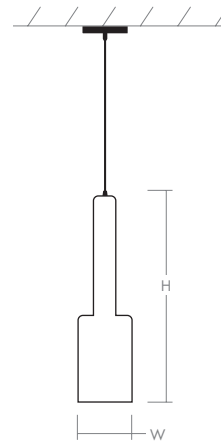

SPINDLE Pendant

3-656-xxxx

oxygen

FIXTURE TYPE _____ LOCATION _____
 PROJECT _____ DATE _____

-1314 Smoked Ombre Glass/Polished Chrome -14 Clear Glass/Polished Chrome -2018 Coffee Ombre Glass/Gunmetal

- LIGHT SOURCE** 1 x 6.1W LED, 3000K, CRI 90
- LUMINAIRE POWER** 7.2W at 120V
- RATED LIFE** 60000 hr RL
- SELECT COLOR TEMPERATURES** 2700K, 3500K, 4000K
- LUMEN OUTPUT** Delivered: 406 lm (LM-79)
- INPUT VOLTAGE** 120V to 277V AC, 50/60Hz
- DRIVER OUTPUT** 180mA, 7.6W max power
- DIMMING** TRIAC and ELV dimming at 120V AC; 0-10V dimming, 100% to 1% current output
- CONSTRUCTION** Plated Steel and Glass
- DIFFUSER/METAL FINISHES** (-14) Clear Glass/Polished Chrome
(-1314) Smoked Ombre Glass/Polished Chrome
(-2018) Coffee Ombre Glass/Gunmetal
- MOUNTING** 4" Octagonal J-Box*,
4" Square J-Box* with a single device mud ring
*Deep J-Box (Required to house driver)
- STANDARDS** UL Dry/Damp listed, Conforms to UL STD 1598,
Certified CAN/CSA STD C22.2 No 250.0.

DIMENSIONS
Dia. Canopy: 5.75"
Dia. Fixture: 5.00"
H. Fixture: 19.00"
 Supplied with 10 ft braided cord

Order example for standard fixture:
3-656-1314 (x- Voltage - xxx-Sequence # - xx-Finish)
 3: 120V to 277V
 Order example for optional color temperatures: **3-656-271314**
 27: 2700K, 35: 3500K, 40: 4000K