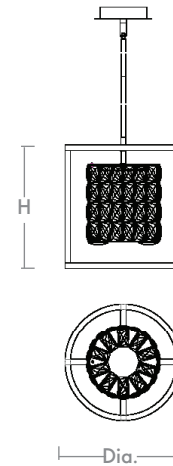

ELAN Pendant
3-877-xx

oxygen

FIXTURE TYPE _____

LOCATION _____

PROJECT _____

DATE _____

-15 BK

-40 AGB

LIGHT SOURCE	20W LED Array, 3000K CRI 90
LUMINAIRE POWER	TBD
RATED LIFE	50000 hr RL
COLOR TEMPERATURE	Field Selectable 3000K/3500K/4000K CCT Note: Oxygen Standard setting is 3000K
LUMEN OUTPUT	TBD (Lm-79)
INPUT VOLTAGE	120-277V
DRIVER OUTPUT	TBD
DIMMING	Trailing Edge dimming 100% -1%
CONSTRUCTION	Steel, Glass
DIFFUSER	Clear Cut Glass
FINISHES	-15 Black , -40 Aged Brass
MOUNTING	Installs to a 4" octagonal junction box
STANDARDS	cUL Damp Listed, ADA Compliant, Conforms to UL STD 1598, Certified CAN/CSA STD C22.2 No 250.0.

DIMENSIONS

Dia.: 12"
H: 13"
OAH: Adjustable using 8", 12", 16" rods (Included)

Order example for standard fixture:
3-877-XX (x-xxx: LED Sequence # / -xx: Finish)