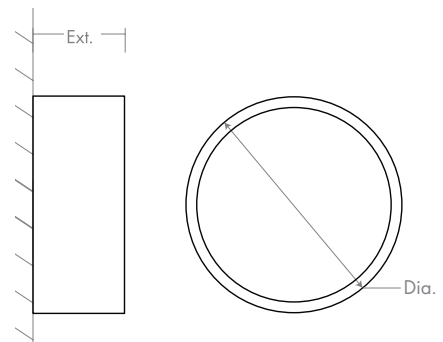

PEEPERS Wall Sconce / Ceiling Mount

Universal Voltage: **32-601-xx**

oxygen

FIXTURE TYPE _____

LOCATION _____

PROJECT _____

DATE _____

-40 Aged Brass

-20 Polished Nickel

-24 Satin Nickel

LIGHT SOURCE	1 x 23.8W LED, 3000K, CRI 90
LUMINAIRE POWER	28.1W at 120V
RATED LIFE	60000 hr RL
OPTIONAL COLOR TEMPERATURES	2700K, 3500K, 4000K
LUMEN OUTPUT	Delivered: 1110 lm (LM-79)
INPUT VOLTAGE	120V to 277V AC, 50/60Hz
DRIVER OUTPUT	700mA, 29.4W max power
DIMMING	TRIAC and ELV dimming at 120V AC; 0-10V dimming, 100% to 1% current output
CONSTRUCTION	Plated Steel and Acrylic
DIFFUSER	- Matte White Acrylic
FINISHES	Polished Nickel (-20), Satin Nickel (-24), Aged Brass (-40)
MOUNTING	4" Octagonal J-Box, 4" Square J-Box, 2" x 3" J-box
STANDARDS	UL Dry/Damp listed, ADA Compliant, Conforms to UL STD 1598, Certified CAN/CSA STD C22.2 No 250.0.

DIMENSIONS

Dia.: 10.25"

Ext: 3.25"

M.C: 5.125" From top of fixture

Order example for standard fixture:

32-601-24 (x- Voltage - xxx-Sequence # - xx-Finish)

32: Universal Voltage

Order example for optional color temperatures: **32-601-2724**