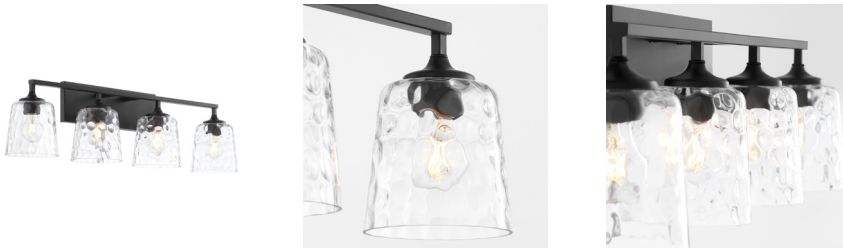

Eldorado

5005-4-159

ELDORADO 4 Light Vanity - Matte Black

Project: _____

Location: _____

Fixture Type: _____

Catalog #: _____

DETAILS	
FINISH:	Matte Black
MATERIALS:	Steel and Glass
DIFFUSER MATERIAL:	Clear Hammered Glass Shade
LOCATION:	Damp Listed

DIMENSIONS	
HEIGHT:	9.00"
WIDTH:	34.25"
EXTENSION:	6.75"
SHADE:	
HEIGHT:	6.00"
DIAMETER:	6.00"

LIGHT SOURCE	
NUMBER OF LIGHTS:	4 Light
SOCKET BASE:	Medium Base Lamp
WATTAGE:	100 Watt

MOUNTING	
MOUNTING LOCATION:	Wall Mounted
BACKPLATE:	W 6.25" x H 4.75" x Depth 0.75"

SHIPPING	
HEIGHT:	13.60"
LENGTH:	34.00"
WIDTH:	9.80"
WEIGHT:	

PRODUCT DETAILS:

Clean lines and subdued details work together to form the intrigue of the Eldorado lighting family. Right angles and classic bobeches create a timeless façade in a familiar matte black finish. Choose from a selection of vanities, wall mounts, chandeliers, entry lights, and pendants, and add traditional charm to your home's aesthetic.