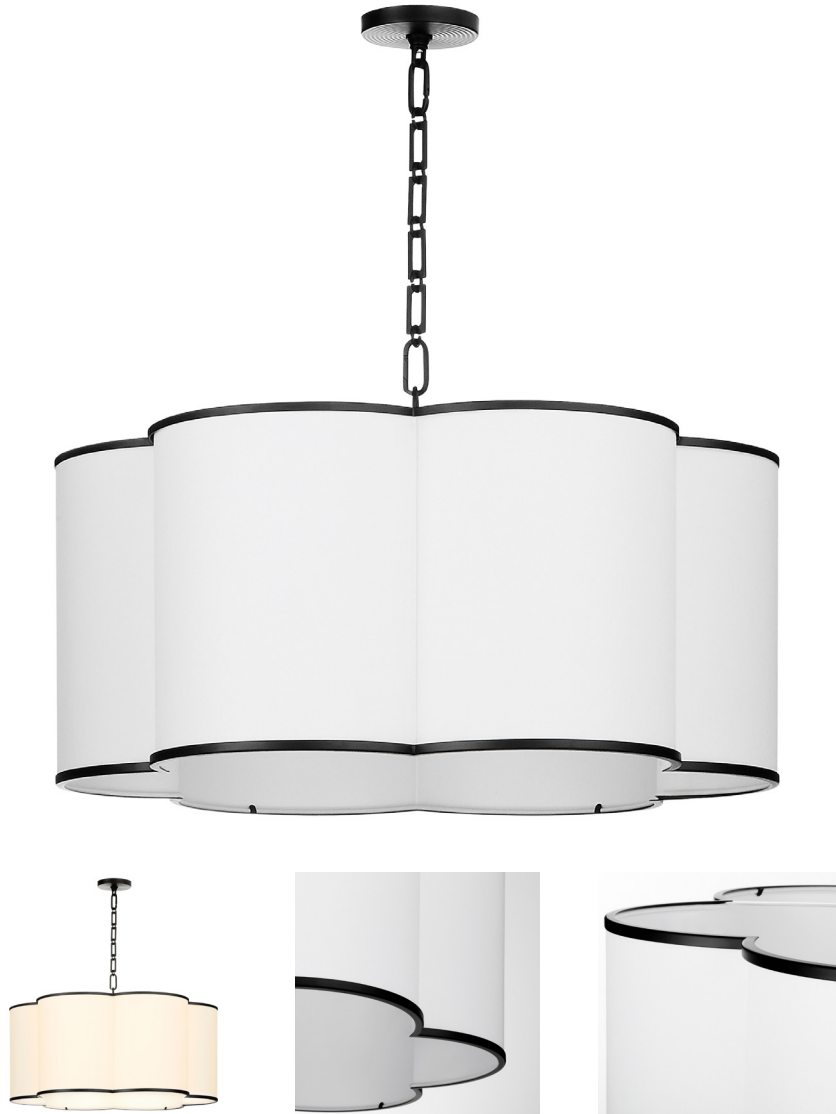

## Belinder

8228-6-59

BELINDER 6 Light Fabric Pendant

Project: \_\_\_\_\_

Location: \_\_\_\_\_

Fixture Type: \_\_\_\_\_

Catalog #: \_\_\_\_\_

DETAILS	
FINISH:	Matte Black
DIFFUSER MATERIAL:	White Linen
LOCATION:	Damp Listed

DIMENSIONS	
DIAMETER:	30.00"
HEIGHT:	16.00"

LIGHT SOURCE	
NUMBER OF SOCKETS:	6 Light
SOCKET BASE:	Medium Base Lamp
WATTAGE:	60 Watt

MOUNTING	
MOUNTING LOCATION:	Ceiling Mounted
CANOPY:	5.25" Dia x .75" H
CHAIN LENGTH:	8.00'
CHAIN FINISH:	Matte Black
CORD LENGTH:	10.00'
CORD COLOR:	Black

SHIPPING	
	Parcel
HEIGHT:	17.00"
LENGTH:	34.00"
WIDTH:	34.00"
WEIGHT:	10.32lbs

### PRODUCT DETAILS:

The Belinder series expertly captures the essence of Tamara Day's signature "laid-back luxe" style. Featuring delicate ribbing, white linen fabric shades, and a floral-inspired design, the Belinder collection adds a modern touch of luxury to any interior space. A decorative finial with Tamara's trademark clover design provides an extra layer of care and detail alongside a rectangle link chain. The two pendant designs of this collection come in options of matte black or non-lacquered brass finishes. Include the Belinder 4 or 6 light fabric pendant in your next home design.