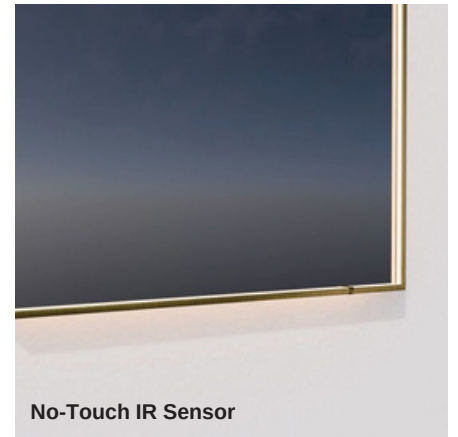

Ambient Backlight On

Ambient Backlight Off

GHOST

No-Touch IR Sensor

PRODUCT DESCRIPTION

Designed with precision and sophistication in Italy, the Avior Lighted Mirror is a true work of art. Its sleek, seamless matte black aluminum frame is a statement of modern luxury that seamlessly fits into any space. Our exclusive GHOST FRAME lighting technology bathes you in a soft, flattering glow of indirect light, ensuring a flawless reflection. When switched off, the light source disappears into the matte black frame and is completely concealed. The integrated shelf adds style and convenience, providing a dedicated spot for daily essentials. The defogger makes the Avior mirror crystal clear, even in the steamiest environments. With a hands-free infrared sensor, operating the Avior Lighted Mirror is as simple as a wave of your hand. Turn it on or off, select your desired color temperature (CCT selectable), and dim the light without touching a single button. Elevate your daily rituals, bask in the glory of your reflection, and redefine your grooming experience with the Avior Lighted Mirror.

FEATURES

- Frame-Lit arched LED mirror
- Integrated LED Frame lighting (Indirect) presenting our exclusive GHOST FRAME
- 360 degree ambient wall lighting
- Infrared (No-touch) On/Off switch
- CRI 80+ CCT: Tunable (3000K-6000K)
LED rated life: 60000 hours.
- Dimmable.
- 5MM (13/64") Thick glass with safety film backing
- Integrated defogger
- Easy Installation
- Designed in Italy

SAFETY RATINGS & WARRANTY

- IP44 ETL DAMP listed, Conforms to UL STD 962, Certified CAN/CSA
- 7 Year Warranty
- See installations instructions for proper installation requirements

GHOST TECHNOLOGY

- **GHOST** Lighting technology conceals the light source when switched off, maximizing the reflective space on the mirror.