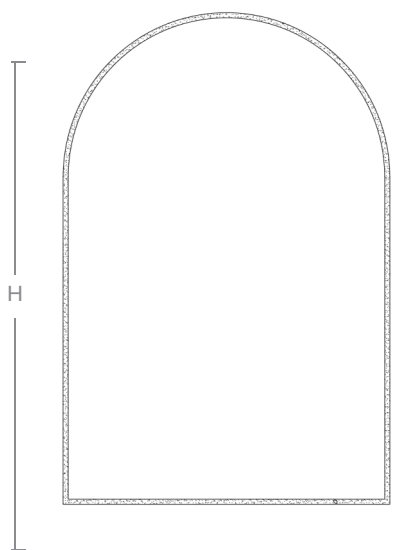

BASE MODELS*

Item #	Finish	Dimensions	Lighting Specifications	Control type	Power Requirement
3-0105-15	Black	24 (w) x 36"(h) x 2.17" Ext.	CCT 3000-6000K LED, 80+ CRI 2448 initial lumens	Infrared (No-Touch) On/Off Switch	120 VAC, 72W
3-0106-15	Black	32"(w) x 40"(h) x 2.17" Ext.	CCT 3000-6000K LED, 80+ CRI 2976 initial lumens	Infrared (No-Touch) On/Off Switch	120 VAC, 93W
3-0105-55	Brushed Brass	24 (w) x 36"(h) x 2.17" Ext.	CCT 3000-6000K LED 80+ CRI 2448 initial lumens	Infrared (No-Touch) On/Off Switch	120 VAC, 72W
3-0106-55	Brushed Brass	32"(w) x 40"(h) x 2.17" Ext.	CCT 3000-6000K LED 80+ CRI 2976 initial lumens	Infrared (No-Touch) On/Off Switch	120 VAC, 93W

*Custom Capabilities
Please enquire about your specific needs

W

Model # 3-0105

Ext.