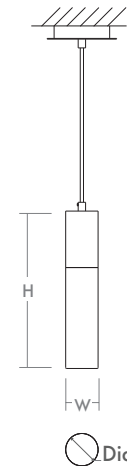

SPIRIT Pendant
3-69-xx

oxygen

FIXTURE TYPE _____

LOCATION _____

PROJECT _____

DATE _____

-40 Aged Brass

-6 White

-15 Black

-24 Satin Nickel

LIGHT SOURCE	1 x 5.1W LED, 3000K, CRI 90
LUMINAIRE POWER	7.1W at 120V
RATED LIFE	60000 hr RL
OPTIONAL COLOR TEMPERATURES	2700K, 3500K, 4000K
LUMEN OUTPUT	Delivered: 298 lm (LM-79)
INPUT VOLTAGE	120V AC, 50/60Hz
DRIVER OUTPUT	150mA, 6W max power
DIMMING	TRIAC, ELV, and 0-10V dimmable
CONSTRUCTION	Cold Rolled Steel Canopy
DIFFUSER	- Clear Bubble Glass
FINISHES	White (-6), Black (-15), Satin Nickel (-24), Aged Brass (-40)
MOUNTING	4" Octagonal J-Box, 2" x 3" J-Box, 4" Square J-Box with a single device mud ring
STANDARDS	UL Damp listed, Conforms to UL STD 1598, Certified CAN/CSA STD C22.2 No 250.0.

DIMENSIONS

W. Fixture: 2.75"
H. Fixture: 13.875"
Supplied with 10 ft braided cord

Order example for standard fixture:

3-69-15 (x- Voltage - xxx-Sequence # - xx-Finish)

3: 120V Only

Order example for optional color temperatures: **3-69-2715**