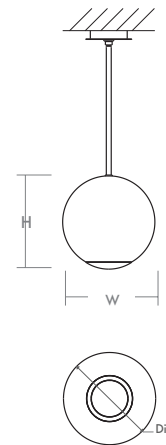

TERRA Pendant
3-691-xx

oxygen

FIXTURE TYPE _____ LOCATION _____
PROJECT _____ DATE _____

-15 Black

-24 Satin Nickel

-40 Aged Brass

LIGHT SOURCE 1 x 11W LED with Driver on board, 3000K, CRI 90
LUMINAIRE POWER 11.8W at 120V
RATED LIFE 50000 hr RL
OPTIONAL COLOR TEMPERATURES 3000K Only
LUMEN OUTPUT Delivered: 582 lm (LM-79)
INPUT VOLTAGE 120V AC, 50/60Hz
DRIVER OUTPUT N/A
DIMMING TRIAC Dimming
CONSTRUCTION Cold Rolled Steel Housing and Canopy
DIFFUSER - Matte White Glass
FINISHES Black (-15), Satin Nickel (-24), Aged Brass (-40)
MOUNTING 4" Octagonal J-Box
STANDARDS ETL Damp listed, Conforms to UL STD 1598, Certified CAN/CSA STD C22.2 No 250.0.

DIMENSIONS

W. Fixture: 12.00"
H. Fixture: 14.00"
Supplied with 2-8", 2-12", and 3-16" stems to customize hanging height

Note: Canopy swivel allows up to a 22° slope

Order example for standard fixture:
3-691-24 (x- Voltage - xxx-Sequence # - xx-Finish)
3: 120V Only