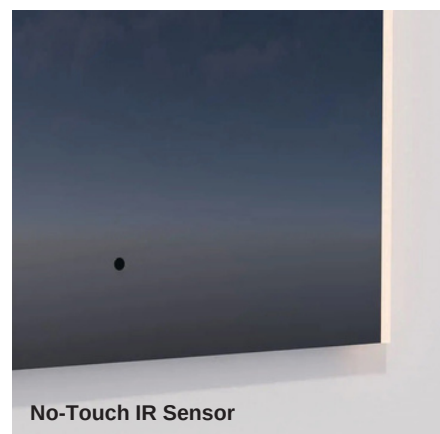

Ambient backlight On

Ambient Backlight Off

No-Touch IR Sensor

PRODUCT DESCRIPTION

Designed in Italy, the Starlight Lighted Mirror boasts a classic frameless design that exudes sophistication and complements any decor seamlessly. The frosted glass edge, backed by a thick Plexiglas diffuser, offers high-output direct light, perfect for precision tasks like makeup application and grooming. Say goodbye to foggy mirrors with our defogger, ensuring your reflection stays pristine even in steamy bathroom conditions. Toggle between different light temperatures with CCT selectability and adjust the brightness level with dimmability. Operate the Starlight Lighted Mirror easily using the hands-free infrared (IR) sensor that allows you to adjust settings and turn the mirror on or off without ever touching a button. Redefine your space with Starlight – where timeless beauty and modern technology seamlessly converge.

FEATURES

- Frameless arched LED mirror
- Exclusive arched edge-lit design
- 360 degree ambient wall lighting
- Infrared (No-touch) On/Off switch
- CRI 80+ CCT: Tunable (3000K-6000K)
LED rated life: 60000 hours.
- Dimmable.
- 5MM (13/64") Thick glass with safety film backing
- Integrated defogger
- Easy Installation
- Designed in Italy