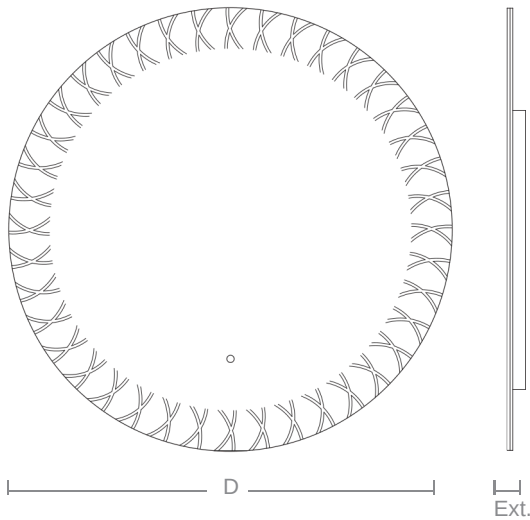

BASE MODELS*

Item #	Finish	Dimensions	Lighting	Control type	Power Requirement
3-1901-0	N/A	30 (D) x1.18" Ext.	CCT 3000-6000K LED 80+ CRI 1776 initial lumens	Infrared (No-Touch) On/Off Switch	120V, 35W
3-1902-0	N/A	36"(w) x1.18" Ext.	CCT 3000-6000K LED 80+ CRI 2208 initial lumens	Infrared (No-Touch) On/Off Switch	120V, 47W

Model #3-1901-0