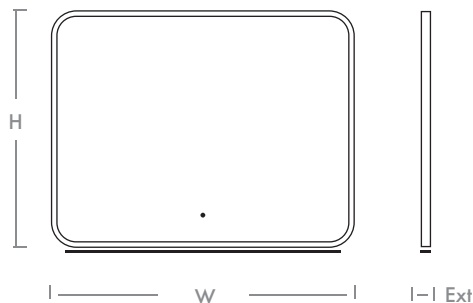

**AVIOR LED Rectangular Series Bathroom Mirror**

TYPE \_\_\_\_\_

LOCATION \_\_\_\_\_

PROJECT \_\_\_\_\_

DATE \_\_\_\_\_

**FEATURES**

- **GHOST FRAME LIGHTING:** Seamless aluminum matte black frame with integrated LED indirect lighting. The light source is completely concealed when switched off.
- **OPTIONAL SHELF:** The optional shelf adds both style and convenience to your space, providing a dedicated spot for your daily essentials (5LBS Maximum). Included loose in every box. Shelf cannot be removed once installed.
- **EFFORTLESS OPERATION:** Hands-free operation, simply wave your hand. Turn it on or off, select your desired color temperature (CCT selectable), and dim the light all without touching a single button.
- **CRYSTAL CLARITY:** Your mirror stays crystal clear even in the steamiest of environments thanks to the integrated defogger

<b>STYLE</b>	Contemporary
<b>LIGHT SOURCE</b>	LED 26.7W, CCT Selectable 3000K - 6000K . CRI 85
<b>LIGHT FUNCTION</b>	Direct
<b>RATED LIFE</b>	50000 hr RL
<b>COLOR TEMPERATURES</b>	Selectable 3000K - 6000K
<b>LUMEN OUTPUT</b>	Delivered: 948lm (1), 1386lm (2), 1680lm (3), 1974lm (4)
<b>INPUT VOLTAGE</b>	120V 60Hz
<b>DRIVER OUTPUT</b>	26.7W (1), 50.8W (2), 58.7W (3), 72.3W (4)
<b>DIMMING</b>	Yes
<b>CONSTRUCTION</b>	Aluminum & Glass
<b>FINISHES</b>	Matte Black
<b>MOUNTING</b>	Connects to an IP44 UL approved connector box (not included). Mounting hardware included. See Installation Instructions
<b>STANDARD</b>	IP44 ETL WET listed, Conforms to UL STD 962, Certified CAN/CSA C22.2 No 250.0

Item number	Dimensions	Extension
3-0101-15	18" 24"	1 5/8"
3-0102-15	24" 36"	1 5/8"
3-0103-15	36" 36"	1 5/8"
3-0104-15	48" 36"	1 5/8"