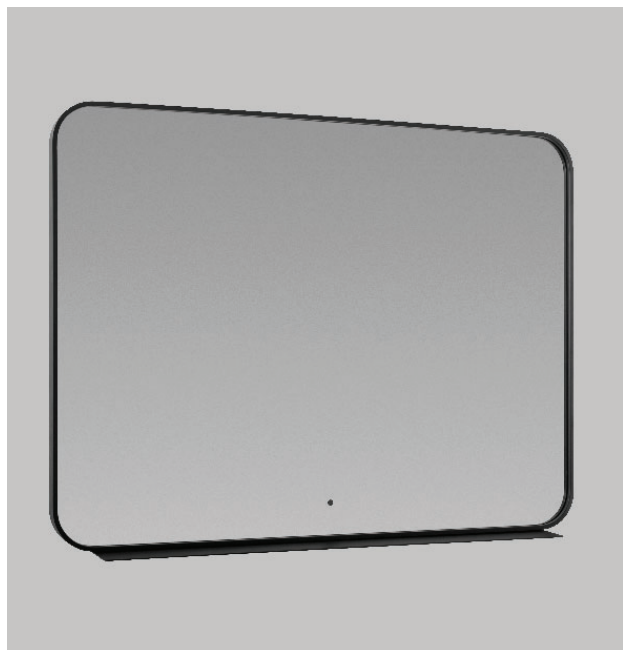

**AVIOR LED Rectangular Series Bathroom Mirror**

TYPE \_\_\_\_\_

LOCATION \_\_\_\_\_

PROJECT \_\_\_\_\_

DATE \_\_\_\_\_

**FEATURES**

- **GHOST FRAME LIGHTING:** Seamless aluminum matte black frame with integrated LED indirect lighting. The light source is completely concealed when switched off.
- **OPTIONAL SHELF:** The optional shelf adds both style and convenience to your space, providing a dedicated spot for your daily essentials (5LBS Maximum). Included loose in every box. Shelf cannot be removed once installed.
- **EFFORTLESS OPERATION:** Hands-free operation, simply wave your hand. Turn it on or off, select your desired color temperature (CCT selectable), and dim the light all without touching a single button.
- **CRYSTAL CLARITY:** Your mirror stays crystal clear even in the steamiest of environments thanks to the integrated defogger

<b>STYLE</b>	Contemporary
<b>LIGHT SOURCE</b>	LED 26.7W, CCT Selectable 3000K - 6000K . CRI 85
<b>LIGHT FUNCTION</b>	Direct
<b>RATED LIFE</b>	50000 hr RL
<b>COLOR TEMPERATURES</b>	Selectable 3000K - 6000K
<b>LUMEN OUTPUT</b>	Delivered: 948lm (1), 1386lm (2), 1680lm (3), 1974lm (4)
<b>INPUT VOLTAGE</b>	120V 60Hz
<b>DRIVER OUTPUT</b>	26.7W (1), 50.8W (2), 58.7W (3), 72.3W (4)
<b>DIMMING</b>	Yes
<b>CONSTRUCTION</b>	Aluminum & Glass
<b>FINISHES</b>	Matte Black
<b>MOUNTING</b>	Connects to an IP44 UL approved connector box (not included). Mounting hardware included. See Installation Instructions
<b>STANDARD</b>	IP44 ETL WET listed, Conforms to UL STD 962, Certified CAN/CSA C22.2 No 250.0