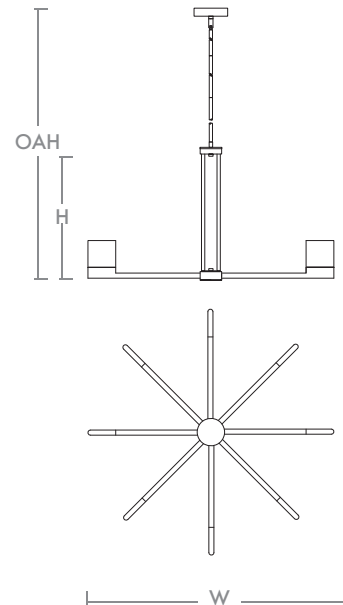

GAMMA 8LT CCT Pendant 3-651-xx

oxygen

FIXTURE TYPE _____

LOCATION _____

PROJECT _____

DATE _____

-15 Black

-56 Brushed Brass

LIGHT SOURCE	(8) 5 Watt LED Array 90CRI
LUMINAIRE POWER	TBD
RATED LIFE	50000 RL
COLOR TEMPERATURES	Field Selectable 2700/3000/4000/ 5000/6500 CCT Note: Oxygen standard setting 3000k
LUMEN OUTPUT	
INPUT VOLTAGE	120V / 22W
DRIVER OUTPUT	TBD
DIMMING	TRIAC dimming
CONSTRUCTION	CRS/Glass
DIFFUSER	Glass
FINISHES	-15 Black, -56 Brushed Brass
MOUNTING	Unit Mounts to a 4" Octagonal J-Box.
STANDARDS	Damp Listed, Conforms to UL STD 1598, Certified CAN/CSA STD C22.2 No 250.0.

DIMENSIONS

W: 36"

H: 20"

OAH: Fixture supplied with 2-8", 2-12" and 3-16" stems to customize hanging height.

Order example for standard fixture:
3-650-24 (x-xxx: LED Sequence # / -xx: Finish)